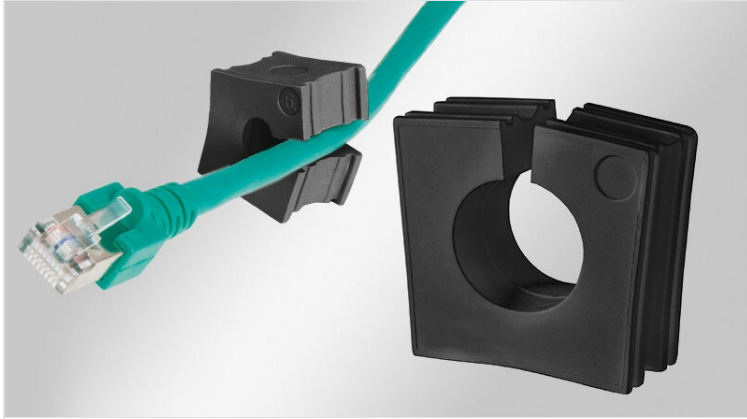

KT | Doorvoertulen, zwart

voor kabeldiameters 1-35 mm / IP66 / IP68

IP54

IP55

IP64

IP65

IP66

IP67

IP68

RoHS compliant

Made in Germany

WE CONTROL COMPONENTS

[Bestel direct online @ CC Nederland »](#)

[Voor aanvragen uit België klik hier »](#)

Cable grommets KT small are used with the following cable entry components:

- [KEL cable entry frames](#)
- [KVT split cable glands](#)

In combination with [KEL-ER cable entry frames](#) and [KVT-ER cable glands](#) the KT single-hole grommets enable a sealing of the cables with up to IP66 / IP68.

The model range KT small is designed for cable diameters from 1 to 17 mm. Cable grommets KT large accept a wide range of cable diameters from 13 to 35 mm.

When installing the small grommets in multiple rows, the flat sides should be facing each other. This allows the flat sides to match up and provide a secure seal.

Specificaties

IP-classificatie (EN 60529)	IP54, IP55, IP64, IP65, IP66, IP67, IP68
Materiaal	Elastomeer
Vlam klasse	UL94-HB
Temperatuur	-30 C° tot 90 C°
Eigenschappen	hoge chemische bestendigheid

Voordelen

- Het doorvoeren van voorgeconfectioneerde kabels door kabel doorvoer frames en deelbare wartels
- Beschikbaar voor een groot aantal kabeldiameters
- Sterk verhoogde kabeldichtheid bij gebruik van [dubbele of viervoudige doorvoertules](#)

Producttypes en maten

BTK bk

Art.nr.	41351
EAN	4251269307072
Aantal	10
Kleur	zwart
Lengte	21 mm
Breedte	21 mm

Hoogte	19 mm
Montage hoogte	2 mm
Voor kabeltype	Ronde kabel
Blinde tule	1

KT 1 bk

Art.nr.	39943
EAN	4251269318160
Aantal	10
Voor aantal kabels	1
Kleur	zwart
Lengte	21 mm
Breedte	21 mm

Hoogte	19 mm
Montage hoogte	2 mm
Voor kabeltype	Ronde kabel
Voor kabeldiameters	1 x 1 - 2 mm